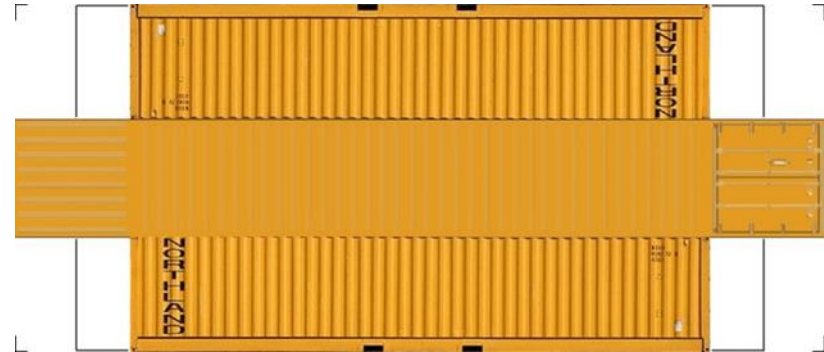

BUILD YOUR OWN (N SCALE) 40ft SHIPPING CONTAINERS

[Click to watch instructional video](#)

BUILD YOUR OWN (40ft SHIPPING CONTAINERS) N SCALE

Drawn By
www.krafttrains.com