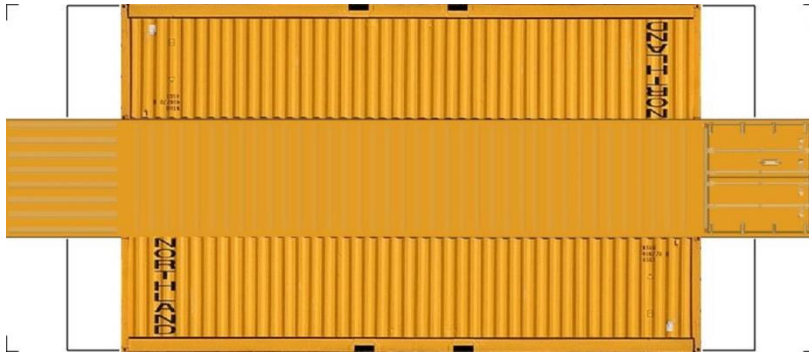

BUILD YOUR OWN (N SCALE) 40ft SHIPPING CONTAINERS

[Click to watch instructional video](#)

BUILD YOUR OWN (40ft SHIPPING CONTAINERS) N SCALE

Drawn By
www.krafttrains.com