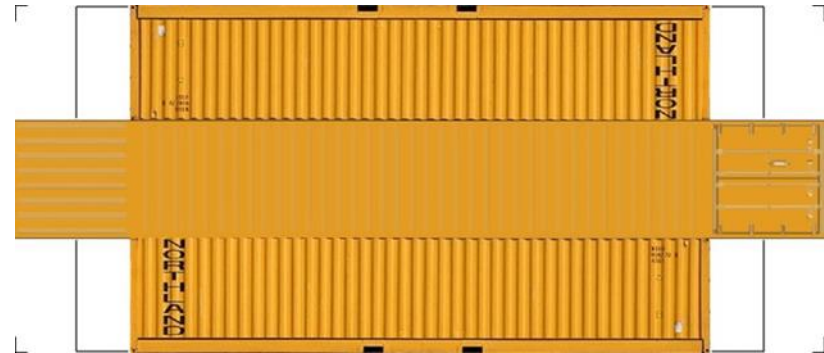

BUILD YOUR OWN (N SCALE) 40ft SHIPPING CONTAINERS

[Click to watch instructional video](#)

BUILD YOUR OWN (40ft SHIPPING CONTAINERS) N SCALE

Drawn By
www.krafttrains.com