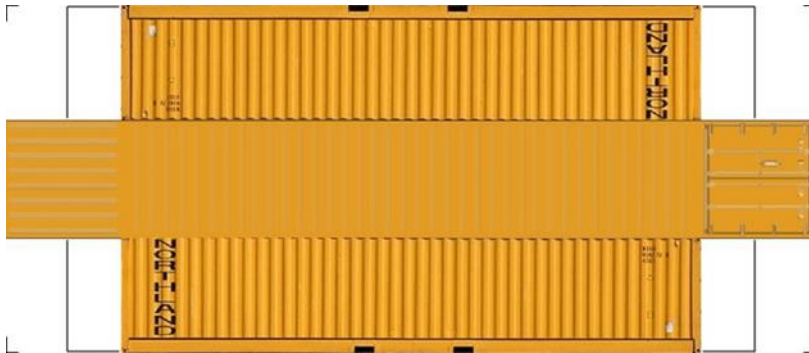

BUILD YOUR OWN (N SCALE) 40ft SHIPPING CONTAINERS

[Click to watch instructional video](#)

BUILD YOUR OWN (40ft SHIPPING CONTAINERS) N SCALE

Drawn By
www.krafttrains.com